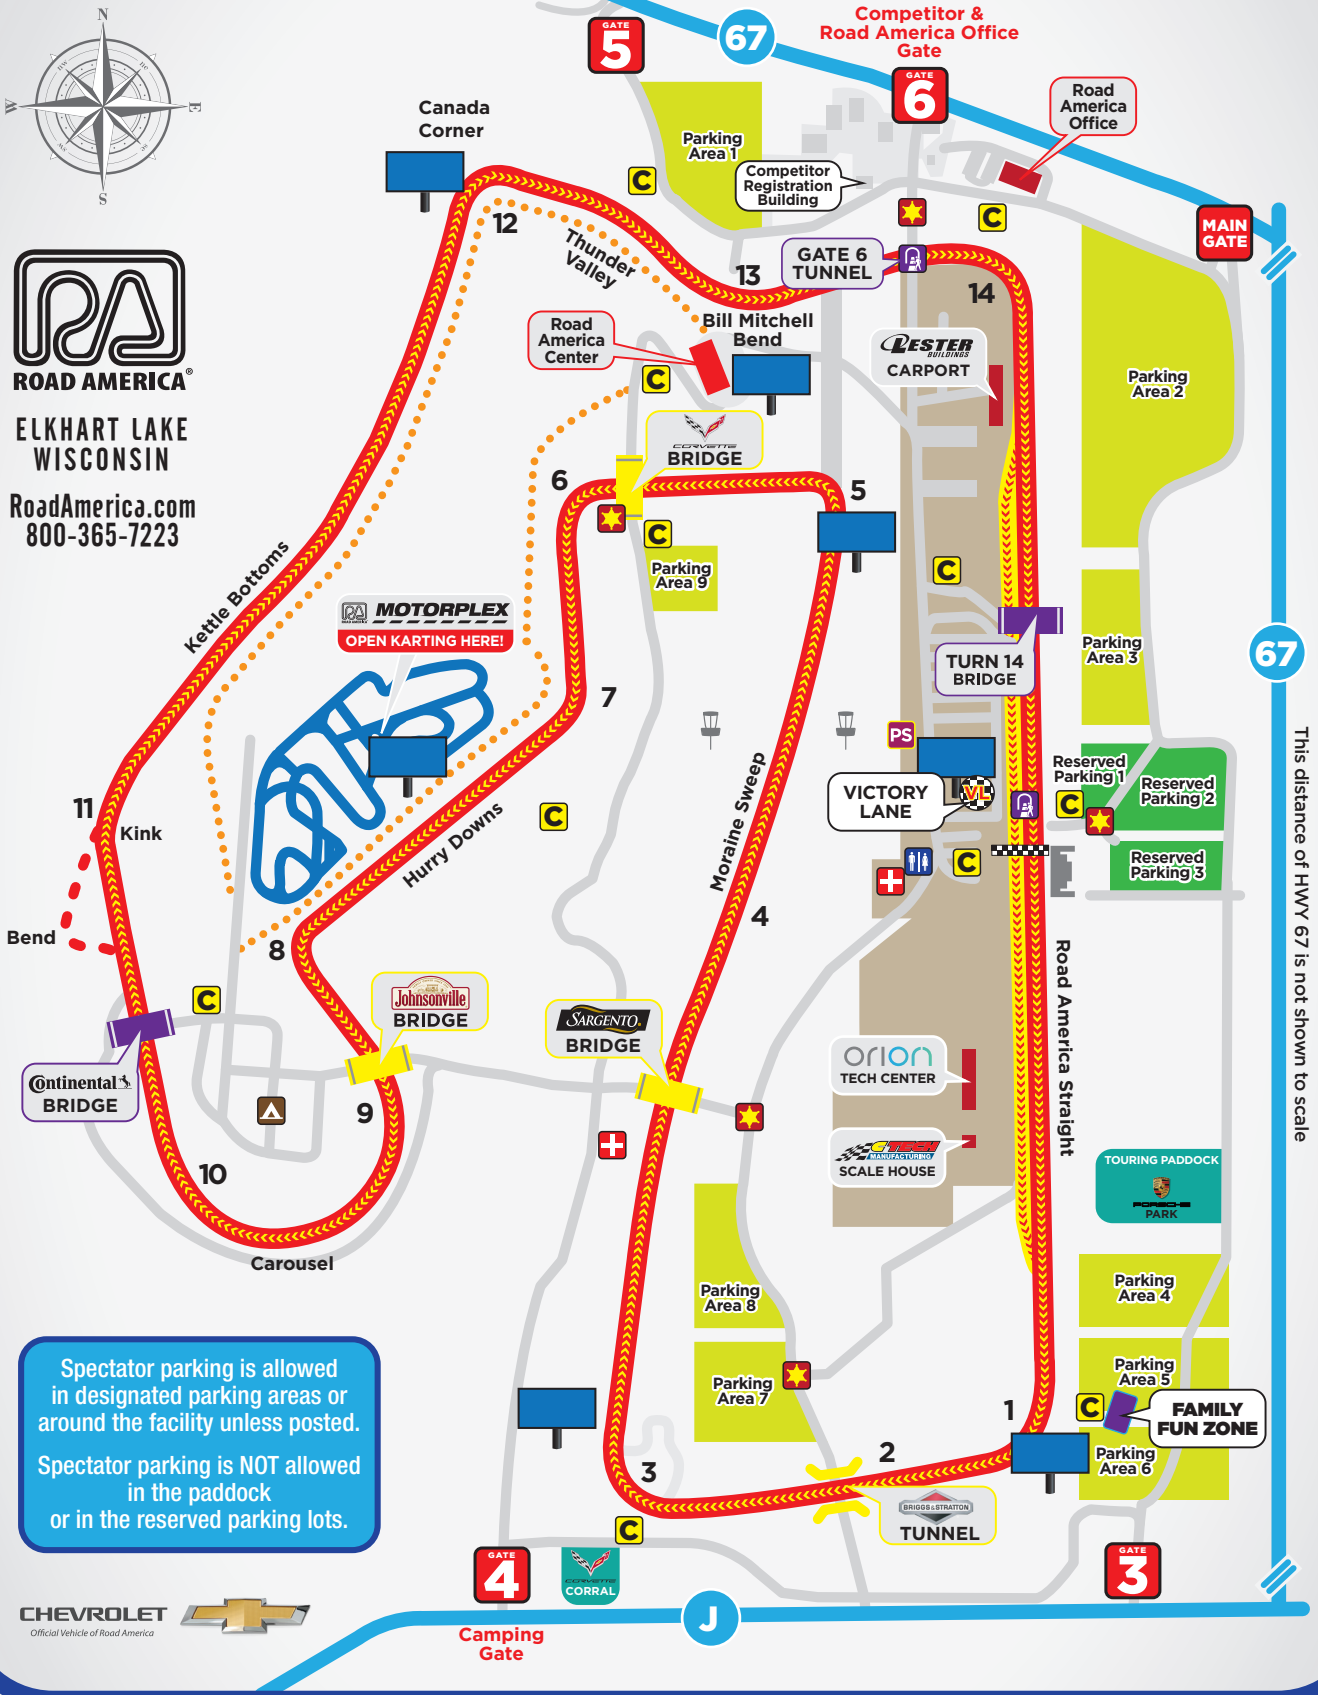

ELKHART LAKE
WISCONSIN

RoadAmerica.com
800-365-7223

Spectator parking is allowed in designated parking areas or around the facility unless posted. Spectator parking is NOT allowed in the paddock or in the reserved parking lots.

LEGEND

- Track
- Pit Lane
- Parking
- Paddock
- Car Corral
- Reserved Parking
- Spectator Gates
- Victory Lane
- Pedestrian Bridge
- Pedestrian Tunnel
- Traffic Bridge
- Traffic Tunnel
- Security Point
- Concessions
- Paddock Shop
- Restrooms
- Medical
- Campground
- VIP / Media Tower
- Pedestrian Trail
- Big Screen
- Disc Golf Course